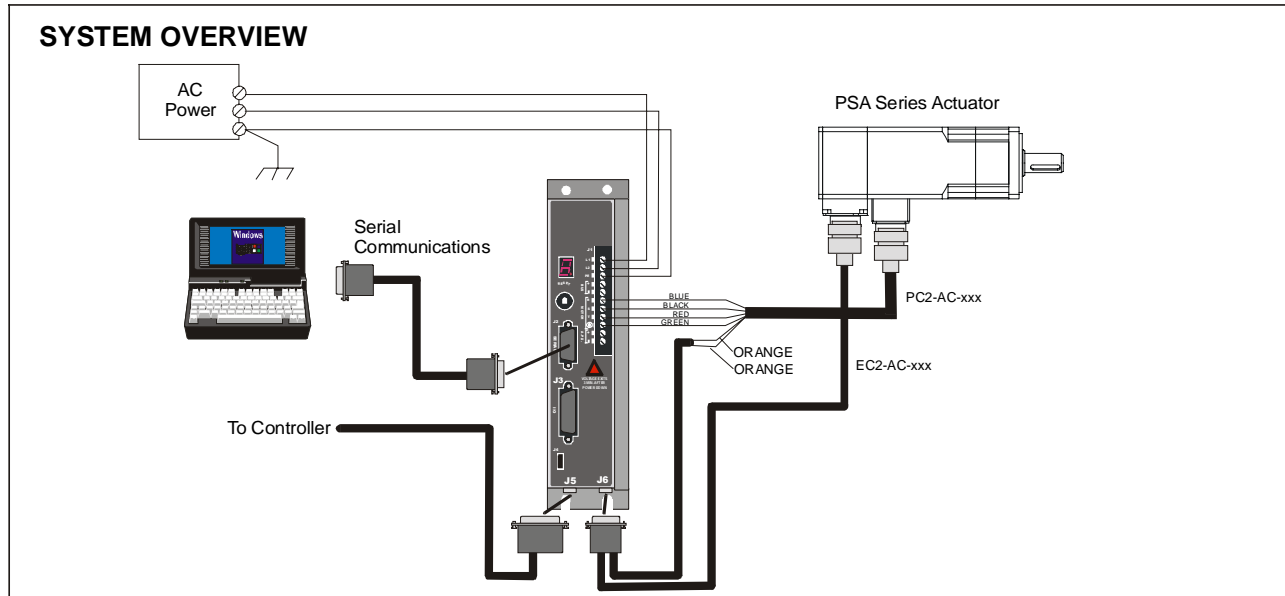

6.1a Emerson Epsilon Drive with PSA Series Actuator (O Connector Option)

Encoder Cable EC2-AC-XXX			
Exlar Connector	Wire Color	Function	J5, DB-26 Connector
T	Red	Power	7
J	Black	Common	17
G	Green	A+	1
H	Green/Black	A-	10
F	Blue	B+	2
S	Blue/Black	B-	11
E	Orange	Z+	3
R	Orange/Black	Z-	12
M	Red/White	U	4
K	Black/White	V	5
U	Blue/White	W	6
A	Red/Black	U-	13
B	White	V-	14
C	Green/White	W-	15
L	Black/Red	Therm +	9
N	Red/White	Therm -	17

Motor Cable PC2-AC-XXX			
Exlar Connector	Wire Color	Function	Epsilon-XXX Connector
A	Red	R Phase	R
B	Black	S Phase	S
C	Blue	T Phase	T
D	Green	GND	⊕