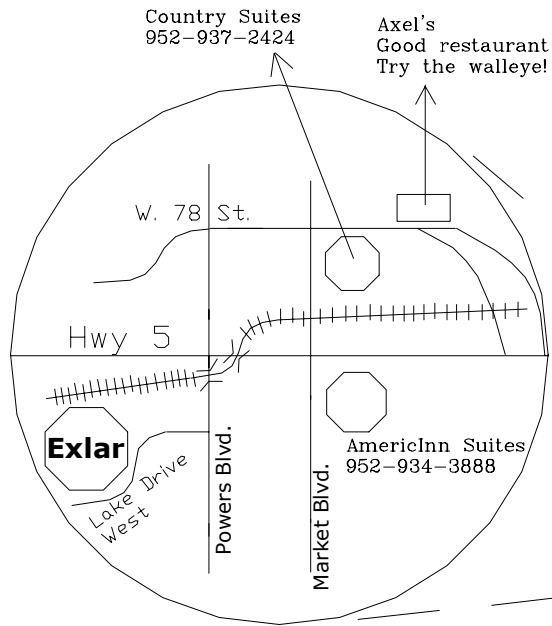

Directions to Exlar
 1470 Lake Drive West
 Chanhassen, MN 55317
 952-368-3434
 www.exlar.com

Map is not drawn to scale.