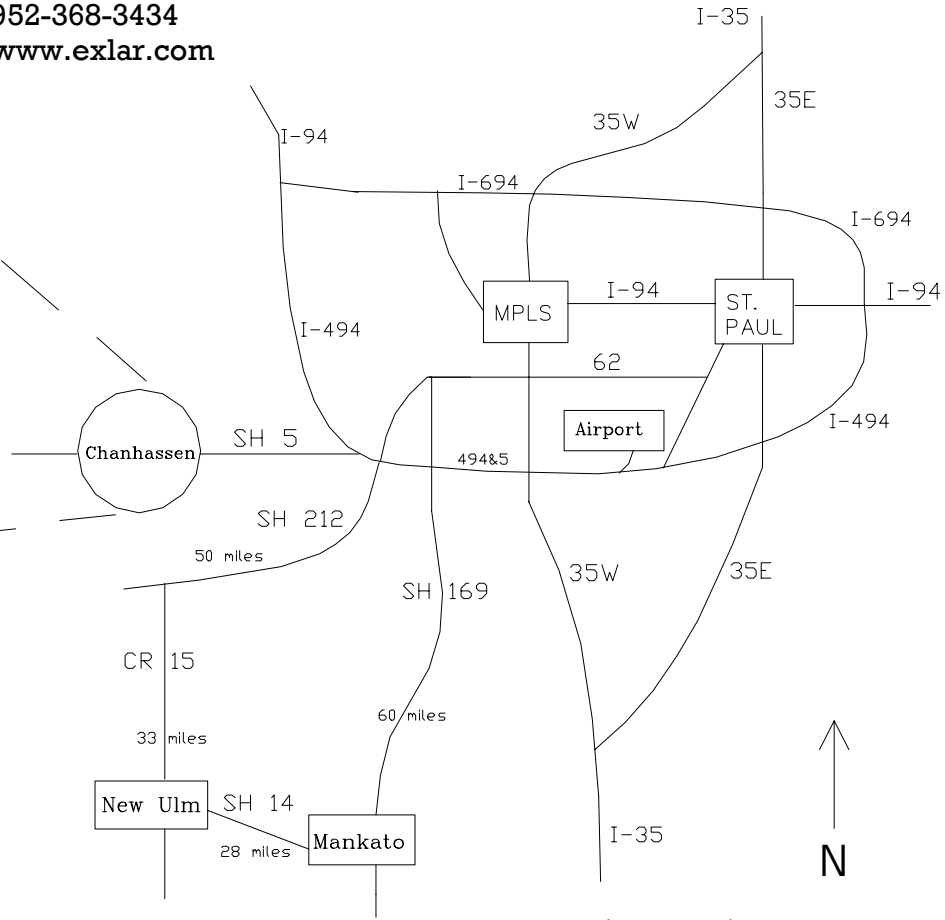

Directions to Exlar
 1470 Lake Drive West
 Chanhassen, MN 55317
 952-368-3434
 www.exlar.com

Map is not drawn to scale.